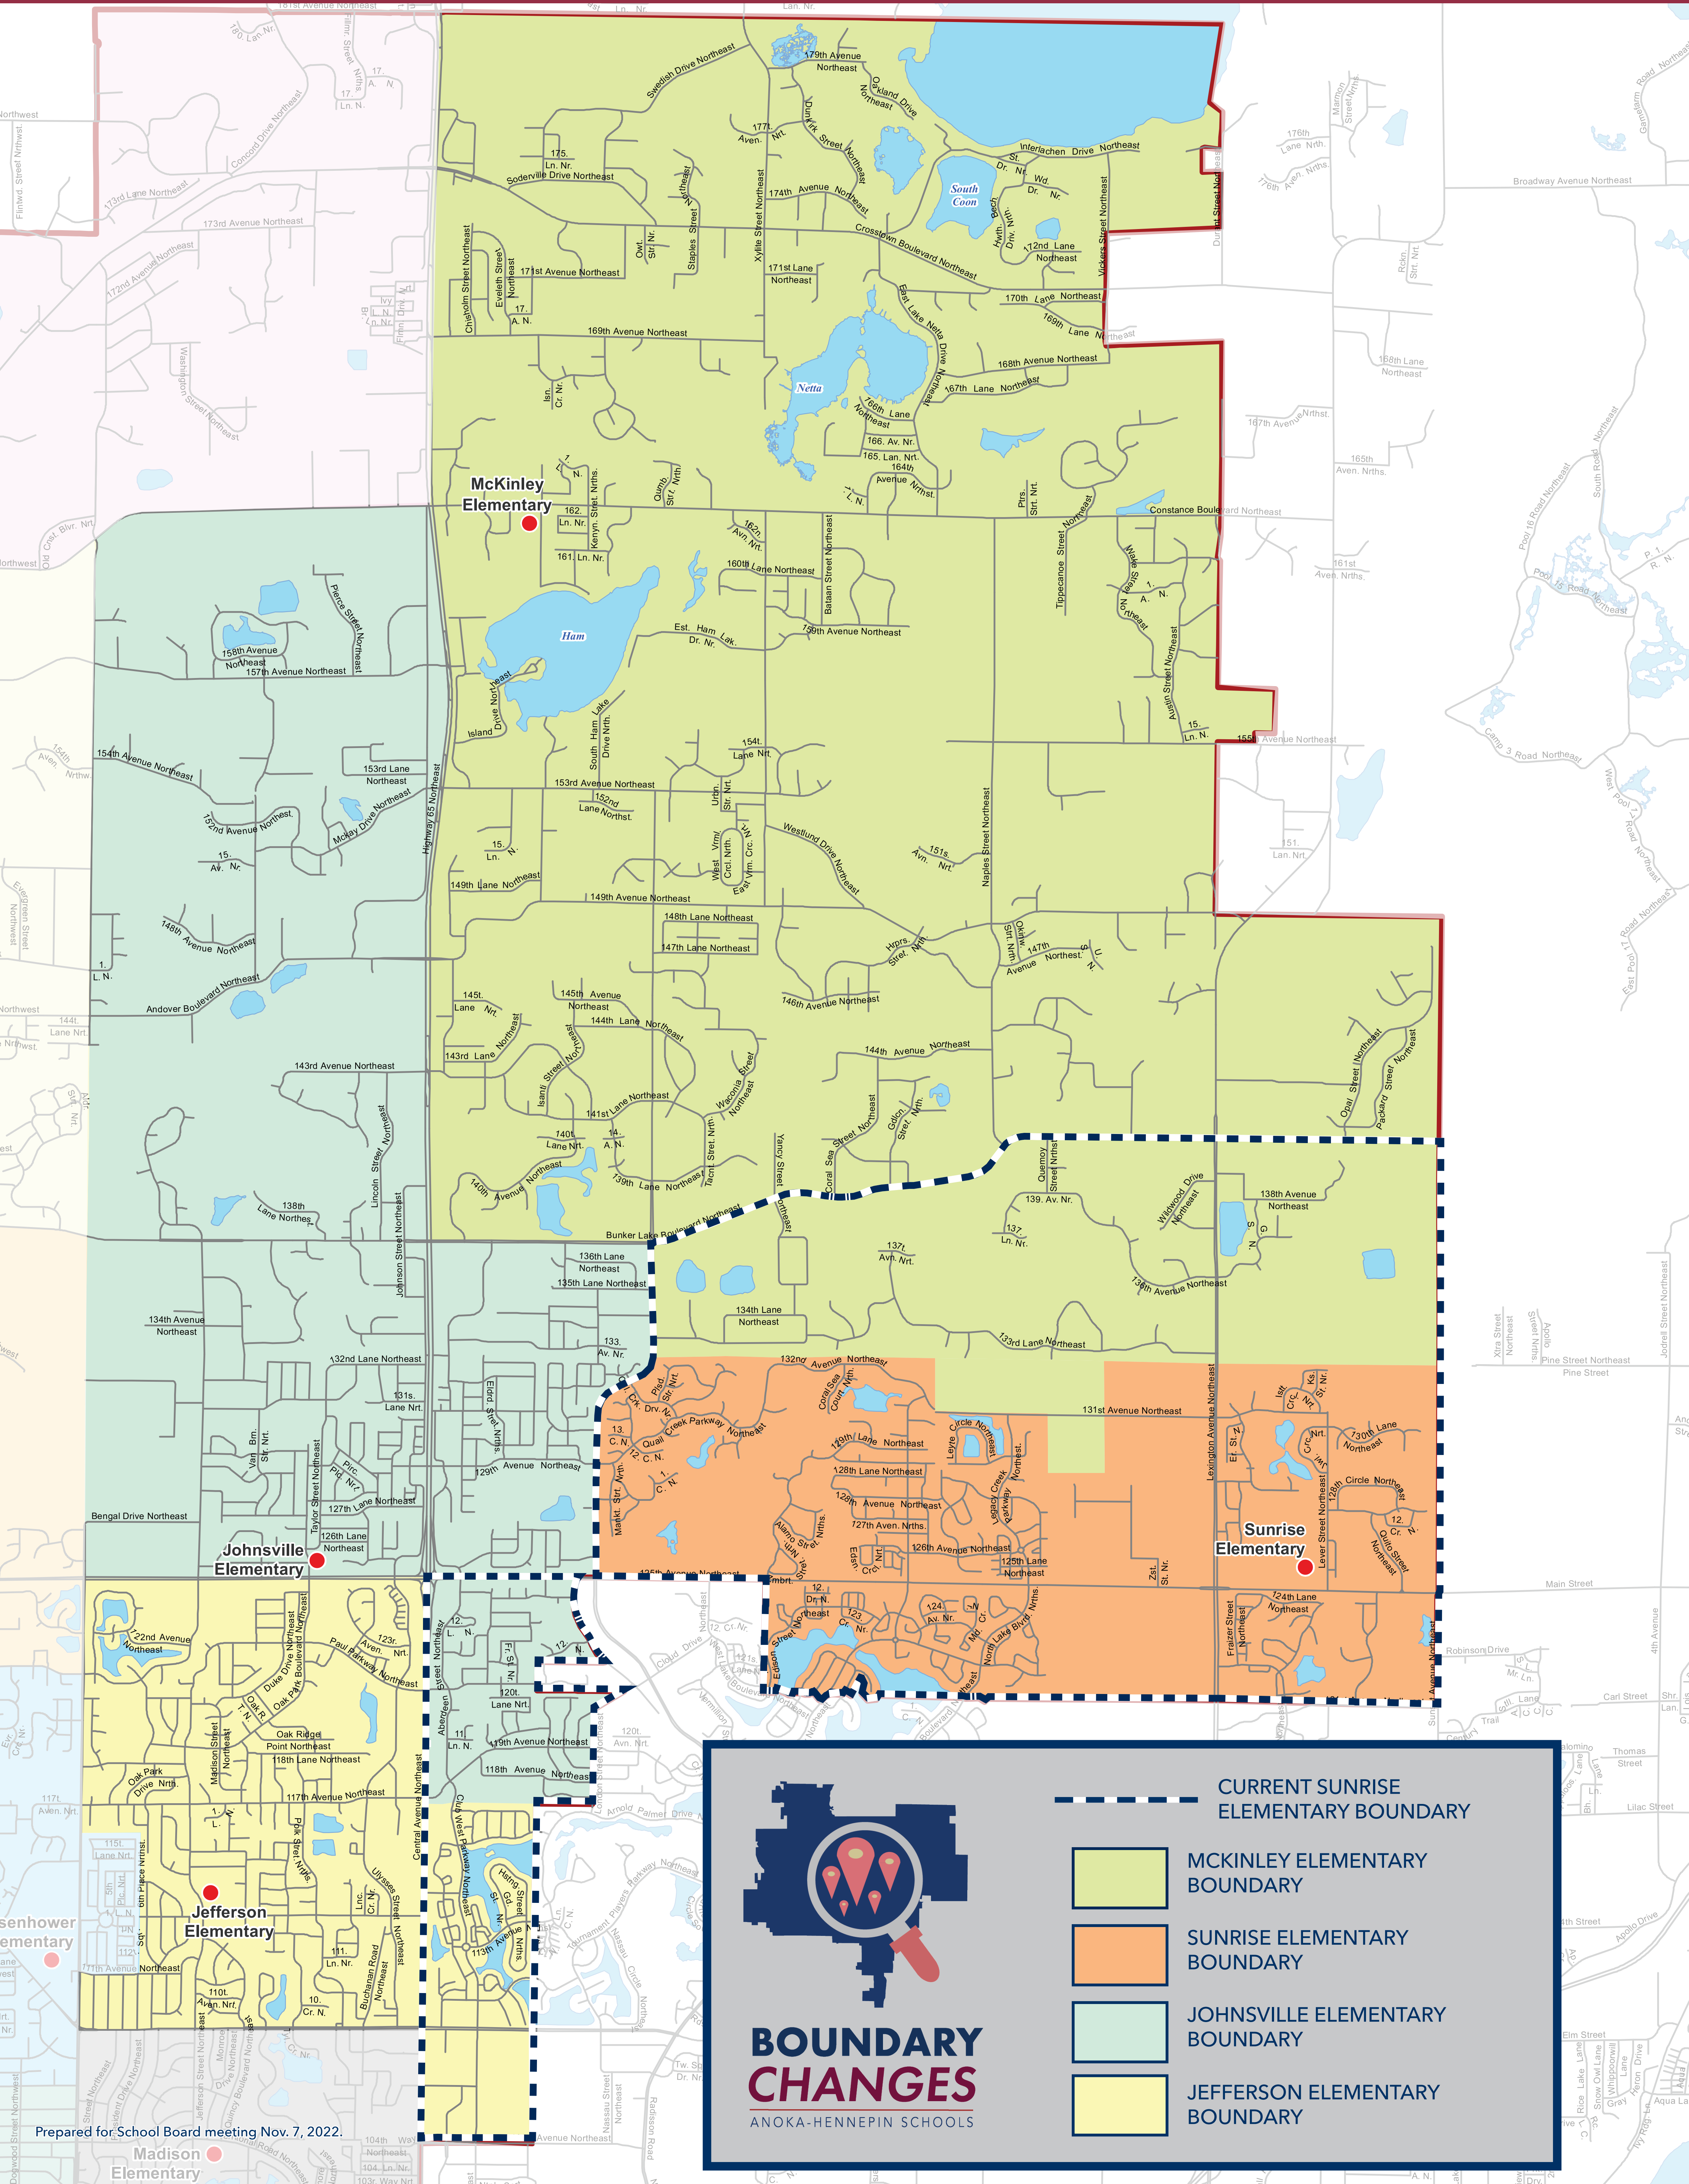

# ANOKA-HENNEPIN SCHOOL DISTRICT

Jefferson, Johnsville, McKinley and Sunrise elementary Schools

## PROPOSED ENROLLMENT AREA

**BOUNDARY CHANGES**  
ANOKA-HENNEPIN SCHOOLS

- CURRENT SUNRISE ELEMENTARY BOUNDARY
- MCKINLEY ELEMENTARY BOUNDARY
- SUNRISE ELEMENTARY BOUNDARY
- JOHNSVILLE ELEMENTARY BOUNDARY
- JEFFERSON ELEMENTARY BOUNDARY